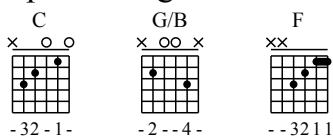

London bridge is falling down

<http://www.guitarhk.com/>

Moderate ♩ = 140

C G/B F C

Musical notation for the first system, including a treble clef, 4/4 time signature, and a guitar tablature below. The tablature shows fingerings for the strings: T (3 5 3 1), A (0 1 3), B (3 2 3 2 3 2 3 2 3 1 3 1).

G/B F C

Musical notation for the second system, including a treble clef and a guitar tablature below. The tablature shows fingerings for the strings: T (3 3 0), A (1 1 1), B (0 3 2 3 3).